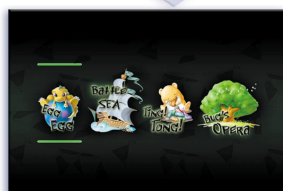

Game pack, fun and easy to play games included.